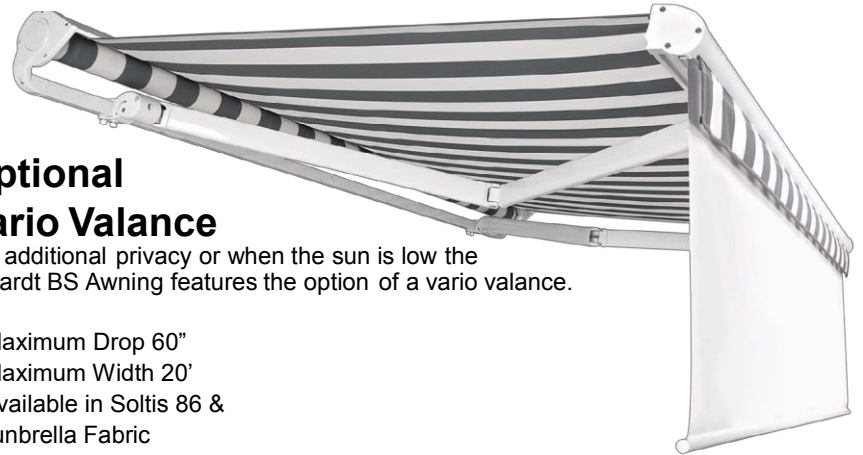

ERHARDT MARKISEN

Advanced technology and superior materials ensure long term satisfaction.

Support Bar

The backbone of the awning is a 40mm square galvanized steel bar with 2mm walls.

Roller Tube

A 78mm galvanized steel tube.

Arms

The extruded aluminum arms have a height profile of 70mm back and 65mm front. A thickness of 2.5mm back and 2mm front. The elbow and forks are drop forged aluminum. All connecting elements are high grade V2 stainless steel.

Front Bar

One piece of 2mm thick extruded aluminum.

Hood Cover (Optional)

One piece of 2.5mm thick extruded aluminum

Powder Coating

In accordance with GSB, quality assured German powder coating standards.

ONE AWNING, 3 DESIGNS!

Widths: 8' to 23' Projections: 6'7", 8'2", 9'10", 11'6" and 13'1"

ERHARDT BSL

Open folding arm awning
Suited for mounting under a soffit or balcony.

ERHARDT BSL-D

With a hood cover
For wall or eavestrough mounting.

ERHARDT BSL-H

Closed folding arm awning
Optional protection as a cassette awning.

Optional Vario Valance

For additional privacy or when the sun is low the Erhardt BS Awning features the option of a vario valance.

- Maximum Drop 60"
- Maximum Width 20'
- Available in Soltis 86 & Sunbrella Fabric

INSTALLED ANYWAY YOU NEED

Wall, ceiling or soffit mounted: the heavy duty extruded aluminum mounting brackets are designed to meet all installation requirements. Roof mount option also available.